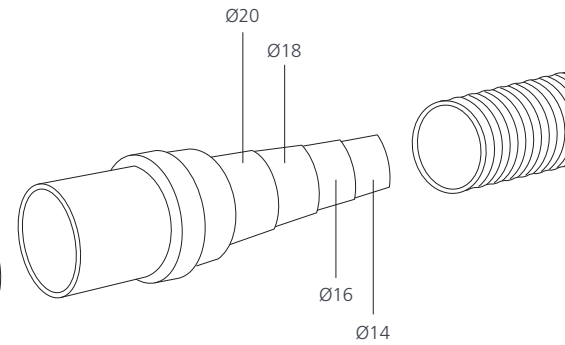

Flexi Adaptor connector

KEY FEATURES

- Raw material: Rubber and ABS
- Joints designed to connect rigid pipe to flexible drain hose. They are suitable for joining the outlet pipes of the evaporator to the pipe or hose of a different size. They allow easy connection to pipes Ø 14-16-18-20.

16mm – Yellow

SIZING OPTIONS	
Part No.	Diameter
B3390	16mm

18mm – Red

SIZING OPTIONS	
Part No.	Diameter
B3391	18mm

20mm – Blue

SIZING OPTIONS	
Part No.	Diameter
B3392	20mm

25mm – Green

SIZING OPTIONS	
Part No.	Diameter
B3393	25mm

32mm – White

SIZING OPTIONS	
Part No.	Diameter
B3394	32mm

For further details please refer to our website aspenpumps.com

Information correct at time of going to press.