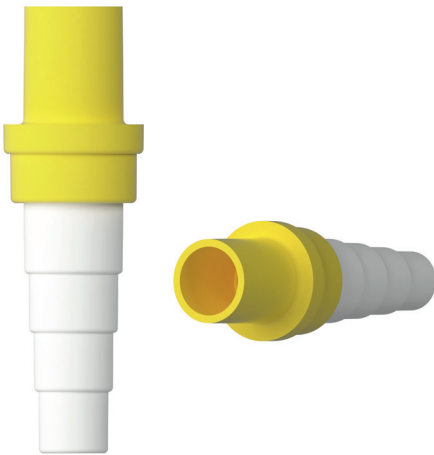

Flexi Adaptor connector

KEY FEATURES

- Raw material: Rubber and ABS
- Joints designed to connect rigid pipe to flexible drain hose. They are suitable for joining the outlet pipes of the evaporator to the pipe or hose of a different size. They allow easy connection to pipes Ø 14-16-18-20.

16mm – Yellow

SIZING OPTIONS	
Part No.	Diameter
B3390	16mm

18mm – Red

SIZING OPTIONS	
Part No.	Diameter
B3391	18mm

20mm – Blue

SIZING OPTIONS	
Part No.	Diameter
B3392	20mm

25mm – Green

SIZING OPTIONS	
Part No.	Diameter
B3393	25mm

32mm – White

SIZING OPTIONS	
Part No.	Diameter
B3394	32mm

For further details please refer to our website aspenpumps.com

Information correct at time of going to press.