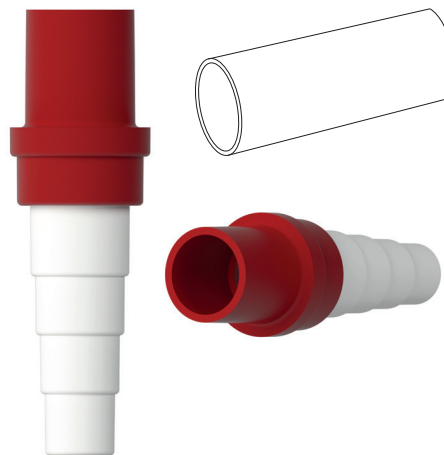

Flexi Adaptor connector

KEY FEATURES

- Raw material: Rubber and ABS
- Joints designed to connect rigid pipe to flexible drain hose. They are suitable for joining the outlet pipes of the evaporator to the pipe or hose of a different size. They allow easy connection to pipes Ø 14-16-18-20.

16mm – Yellow

SIZING OPTIONS	
Part No.	Diameter
B3390	16mm

18mm – Red

SIZING OPTIONS	
Part No.	Diameter
B3391	18mm

20mm – Blue

SIZING OPTIONS	
Part No.	Diameter
B3392	20mm

25mm – Green

SIZING OPTIONS	
Part No.	Diameter
B3393	25mm

32mm – White

SIZING OPTIONS	
Part No.	Diameter
B3394	32mm

For further details please refer to our website aspenpumps.com

Information correct at time of going to press.