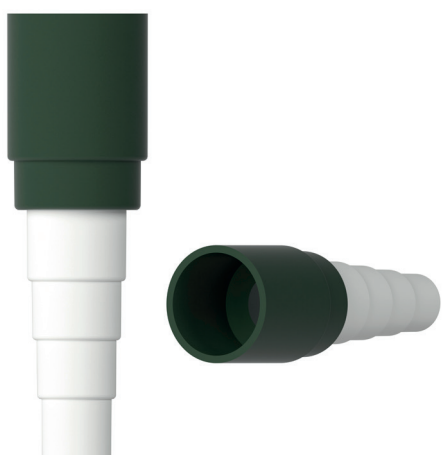

Flexi Adaptor connector

KEY FEATURES

- Raw material: Rubber and ABS
- Joints designed to connect rigid pipe to flexible drain hose. They are suitable for joining the outlet pipes of the evaporator to the pipe or hose of a different size. They allow easy connection to pipes Ø 14-16-18-20.

16mm – Yellow

SIZING OPTIONS	
Part No.	Diameter
B3390	16mm

18mm – Red

SIZING OPTIONS	
Part No.	Diameter
B3391	18mm

20mm – Blue

SIZING OPTIONS	
Part No.	Diameter
B3392	20mm

25mm – Green

SIZING OPTIONS	
Part No.	Diameter
B3393	25mm

32mm – White

SIZING OPTIONS	
Part No.	Diameter
B3394	32mm

For further details please refer to our website aspenpumps.com

Information correct at time of going to press.