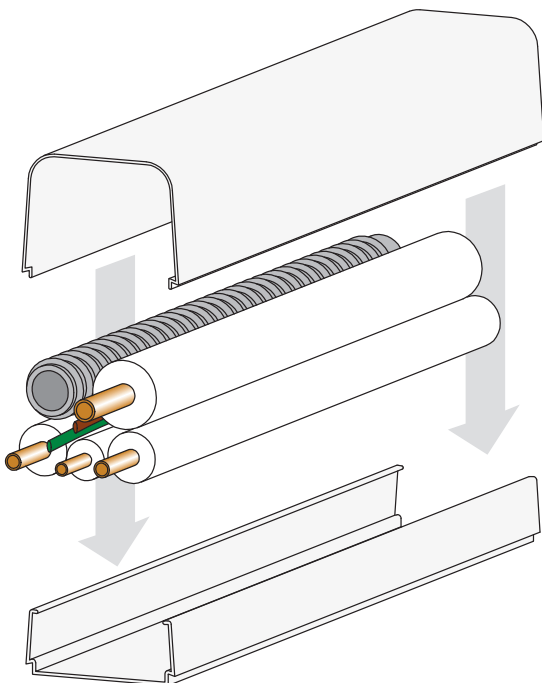

## KEY FEATURES

- Delivered with a protective film
- Flammability: Class V-0 (UL94)
- Operating temperature: -20°C / +60°C
- Length: 2 m
- Colours: Aspen Cream, Aspen White & Aspen Black
- Raw material: Rigid, self-extinguishing, shockproof, UV ray stabilised PVC

### ASPEN WHITE #9003 SIZING OPTIONS

Part No.	Width (mm)	Height (mm)
B3130	80	60

### ASPEN CREAM #9010 SIZING OPTIONS

Part No.	Width (mm)	Height (mm)
B3400	65	50
B3100	80	60
B3170	90	65
B3200	125	75

### ASPEN BLACK SIZING OPTIONS

Part No.	Width (mm)	Height (mm)
B3150	80	60
B3250	125	75

For further details please refer to our website [aspenpumps.com](http://aspenpumps.com)

Information correct at time of going to press. Colours are representative.