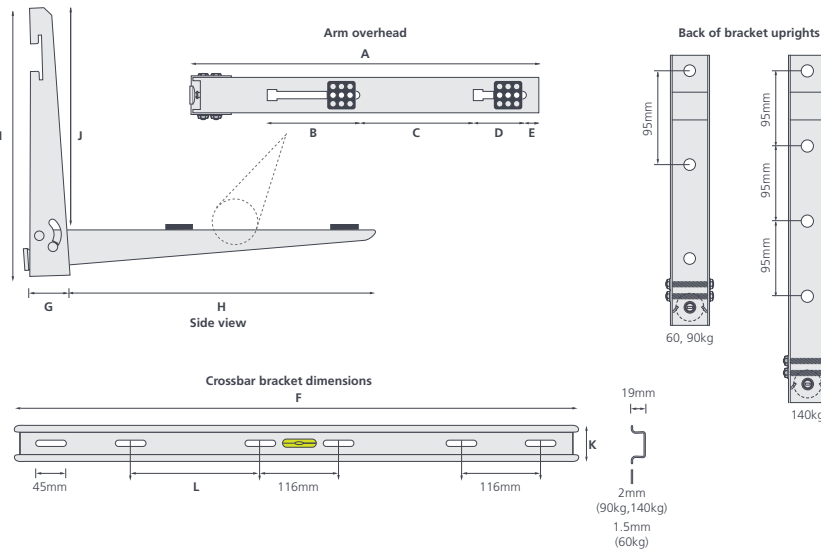

# Split Bracket

In three size options our Split Bracket supports even the heaviest of condenser units.

Integrated spirit level to provide ease of use (patented)

## KEY FEATURES

- 3 sizes to cover all applications. 60kg, 90kg & 140kg
- Galvanised steel & powder coated conforms to ISO 09227 corrosion test
- Heavy gauge for added strength
- Integrated spirit level for easy install
- High quality fixings supplied for secure installation
- Interlocking design part assembled for fast install
- Anti vibration pads as standard
- Bracket can be mounted using horizontal wall bar, or directly to the wall as bracket arm pairs
- Easy levelling on uneven walls, with adjustable bolt
- Suitable for use with all Aspen Xtra Drip Trays

## SIZING OPTIONS

Description	Max. Load	Height (mm)	Crossbar Width (mm)	Depth (mm)	Gauge	Part No.
Split Bracket 60kg	60kg	350	800	450	1.8mm	B6383
Split Bracket 90kg	90kg	350	800	550	1.8mm	B6384
Split Bracket 140kg	140kg	450	850	550	2.0mm	B6385