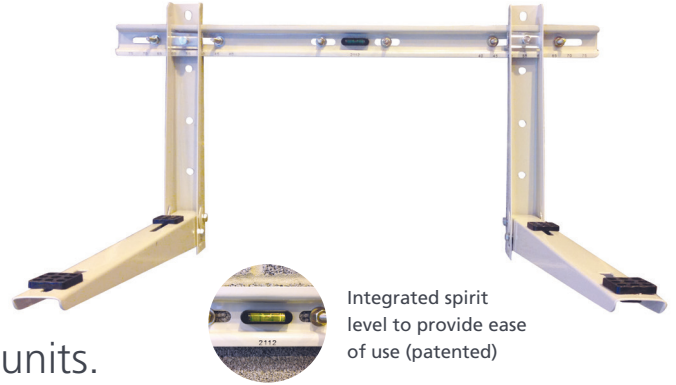

# Split Bracket

In three size options our Split Bracket supports even the heaviest of condenser units.

Integrated spirit level to provide ease of use (patented)

## KEY FEATURES

- 3 sizes to cover all applications. 60kg, 90kg & 140kg
- Galvanised steel & powder coated conforms to ISO 09227 corrosion test
- Heavy gauge for added strength
- Integrated spirit level for easy install
- High quality fixings supplied for secure installation
- Interlocking design part assembled for fast install
- Anti vibration pads as standard
- Bracket can be mounted using horizontal wall bar, or directly to the wall as bracket arm pairs
- Easy levelling on uneven walls, with adjustable bolt
- Suitable for use with all Aspen Xtra Drip Trays

Built in wall bar spirit level

Hinged bracket arms for fast installation

Easy assembly continues our tradition of quick installation

Advanced Crossbar allows for even faster installation

Adjustment bolt provides up to 5 degrees of correction