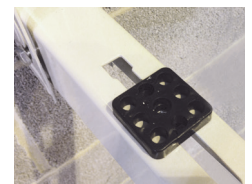

## KEY FEATURES

- 3 sizes to cover all applications. 60kg, 90kg & 140kg
- Galvanised steel & powder coated conforms to ISO 09227 corrosion test
- Heavy gauge for added strength
- Integrated spirit level for easy install
- High quality fixings supplied for secure installation
- Interlocking design part assembled for fast install
- Anti vibration pads as standard
- Bracket can be mounted using horizontal wall bar, or directly to the wall as bracket arm pairs
- Easy levelling on uneven walls, with adjustable bolt
- Suitable for use with all Aspen Xtra Drip Trays

Built in wall bar spirit level

Hinged bracket arms for fast installation

Easy assembly continues our tradition of quick installation

Advanced Crossbar allows for even faster installation

Adjustment bolt provides up to 5 degrees of correction