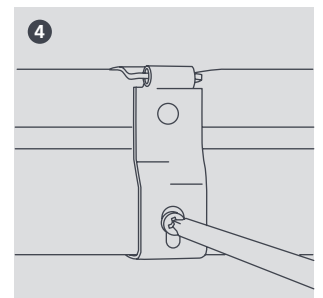

SIZING OPTIONS

Description	Liquid*	Gas*	Width (mm)	Height (mm)	Part No.	Pack Qty
Size 1	1/4"	1/2"	54	30	B6186	10
Size 2	3/8"	5/8"	60	32	B6187	10
Size 3	1/2"	7/8"	67	37	B6188	10
Size 4	5/8"	1 1/8"	80	46	B6189	10

* Approximate pipe sizes (allowing for 10mm insulation)

Material: BS EN 10230:2006. Coating: BS EN 12329:2000

For further details please refer to our website aspenpumps.com