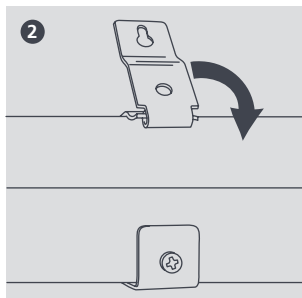

SIZING OPTIONS

Description	Liquid*	Gas*	Width (mm)	Height (mm)	Part No.	Pack Qty
Size 1	1/4"	1/2"	54	30	B6186	10
Size 2	3/8"	5/8"	60	32	B6187	10
Size 3	1/2"	7/8"	67	37	B6188	10
Size 4	5/8"	1 1/8"	80	46	B6189	10

* Approximate pipe sizes (allowing for 10mm insulation)

Material: BS EN 10230:2006. Coating: BS EN 12329:2000

For further details please refer to our website aspenpumps.com