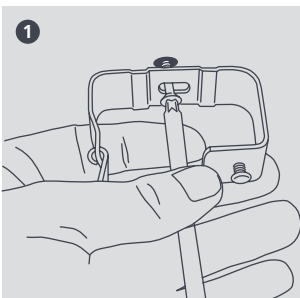

SIZING OPTIONS

Description	Liquid*	Gas*	Width (mm)	Height (mm)	Part No.	Pack Qty
Size 1	1/4"	1/2"	54	30	B6186	10
Size 2	3/8"	5/8"	60	32	B6187	10
Size 3	1/2"	7/8"	67	37	B6188	10
Size 4	5/8"	1 1/8"	80	46	B6189	10

* Approximate pipe sizes (allowing for 10mm insulation)

Material: BS EN 10230:2006. Coating: BS EN 12329:2000

For further details please refer to our website aspenpumps.com