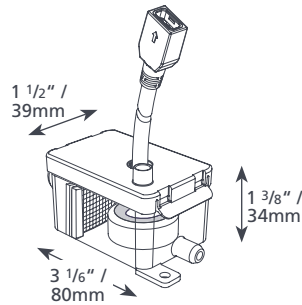

SUITABILITY

1. Up to 4ton / 54,000Btu/h
   - Ducted units; Floor standing & Chassis units; Ductless mini split systems
2. ✓ **Perfect for...** Small & quiet – you'll never know it's there!

CSI compliant

6.3 oz
Pump only

0.18 kg

SILENT+ MINI AQUA @ 230 VAC 60Hz

Max. flow @ 0 head	2.9 US Gal/h / 11L/h
Max. rec. head	23ft / 7m
Max. suction lift	6.5ft / 2m
dB(A) @ 3ft / 1m	19
Power supply	230 VAC, 0.1A, 16W, 50/60Hz
Rated	Non continuous
Class	II appliance ☐
Max. unit output	4ton / 49,500Btu/h
Max. water temp	104°F / 40°C
Discharge tube	1/4" / 6mm ID
IP Protection	IP24
Safety switch	3.0A Normally closed
Thermal protection	✓
Fully potted	✓
Self priming	✓

SILENT+ MINI AQUA OPTIONS

Silent+ Mini Aqua 230 VAC FP3332/RS

IN THE BOX

- Silent+ Mini Aqua pump
- Reservoir (inc. filter, float, lid)
- 5ft / 1.5m Plug & play power cable
- Acoustic damper and 3ft / 1m aqua discharge tube with connector
- Anti vibration bracket
- 6" / 150mm Vinyl breather tube
- 1/4" / 6mm ID
- Anti siphon device
- 5ft / 1.5m Suction tube
- 1/4" / 6mm ID
- 8 1/2" / 220mm Blue inlet hose
- 9/16" / 14mm ID
- Drain connector kit
- Inline Fuse
- Fixing kit
- Install manual

Download manual at aspenspumps.com

View install video at aspenspumps.com