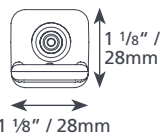

### SILENT+ MINI AQUA @ 230 VAC 60Hz

Max. flow @ 0 head	2.9 US Gal/h / 11L/h
Max. rec. head	23ft / 7m
Max. suction lift	6.5ft / 2m
dB(A) @ 3ft / 1m	19
Power supply	230 VAC, 0.1A, 16W, 50/60Hz
Rated	Non continuous
Class	II appliance <input type="checkbox"/>
Max. unit output	4ton / 49,500Btu/h
Max. water temp	104°F / 40°C
Discharge tube	1/4" / 6mm ID
IP Protection	IP24
Safety switch	3.0A Normally closed
Thermal protection	✓
Fully potted	✓
Self priming	✓