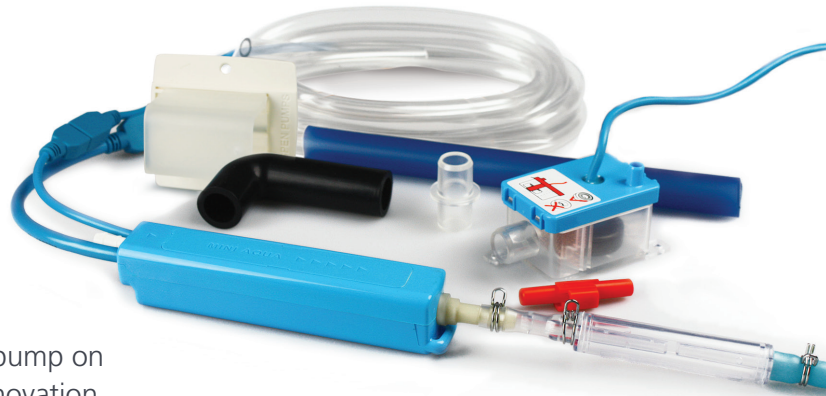

## CONDENSATE REMOVAL PUMP

Combining Silent+ technology and the slimmest mini pump on the market, the Silent+ Mini Aqua leads the way in innovation.

2.9 US Gal/h  
/ 11L/h max. flow

23ft / 7m max. rec. head  
(flow rate 1.6 US Gal/h / 6L/h)

### SUITABILITY

- Up to 4ton / 54,000Btu/h
  - Ducted units; Floor standing & Chassis units; Ductless mini split systems
- ✓ **Perfect for...** Small & quiet – you'll never know it's there!

CSI compliant

6.3 oz  
Pump only

0.18 kg

### IN THE BOX

- Silent+ Mini Aqua pump
- Reservoir (inc. filter, float, lid)
- 5ft / 1.5m Plug & play power cable
- Acoustic damper and 3ft / 1m aqua discharge tube with connector
- Anti vibration bracket
- 6" / 150mm Vinyl breather tube
- 1/4" / 6mm ID
- Anti siphon device
- 5ft / 1.5m Suction tube
- 1/4" / 6mm ID
- 8 1/2" / 220mm Blue inlet hose
- 9/16" / 14mm ID
- Drain connector kit
- Inline Fuse
- Fixing kit
- Install manual