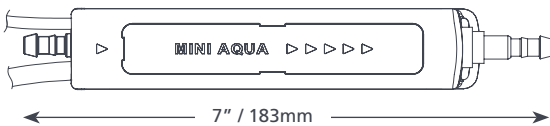

SILENT+ MINI AQUA @ 230 VAC 60Hz

Max. flow @ 0 head	2.9 US Gal/h / 11L/h
Max. rec. head	23ft / 7m
Max. suction lift	6.5ft / 2m
dB(A) @ 3ft / 1m	19
Power supply	230 VAC, 0.1A, 16W, 50/60Hz
Rated	Non continuous
Class	II appliance ☐
Max. unit output	4ton / 49,500Btu/h
Max. water temp	104°F / 40°C
Discharge tube	1/4" / 6mm ID
IP Protection	IP24
Safety switch	3.0A Normally closed
Thermal protection	✓
Fully potted	✓
Self priming	✓

SILENT+ MINI AQUA OPTIONS

Silent+ Mini Aqua 230 VAC FP3332/RS

IN THE BOX

- Silent+ Mini Aqua pump
- Reservoir (inc. filter, float, lid)
- 5ft / 1.5m Plug & play power cable
- Acoustic damper and 3ft / 1m aqua discharge tube with connector
- Anti vibration bracket
- 6" / 150mm Vinyl breather tube
- 1/4" / 6mm ID
- Anti siphon device
- 5ft / 1.5m Suction tube
- 1/4" / 6mm ID
- 8 1/2" / 220mm Blue inlet hose
- 9/16" / 14mm ID
- Drain connector kit
- Inline Fuse
- Fixing kit
- Install manual

Download manual at aspenspumps.com

View install video at aspenspumps.com