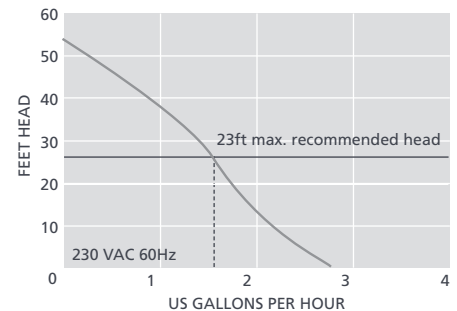

Information correct at time of going to press.

aspenspumps.com

toll free (866) 772 2111

sales@aspenspumps.com

reliable | silent | simple