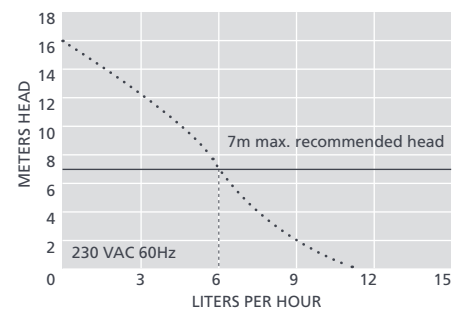

Information correct at time of going to press.

aspenspumps.com

toll free (866) 772 2111

sales@aspenspumps.com

reliable | silent | simple